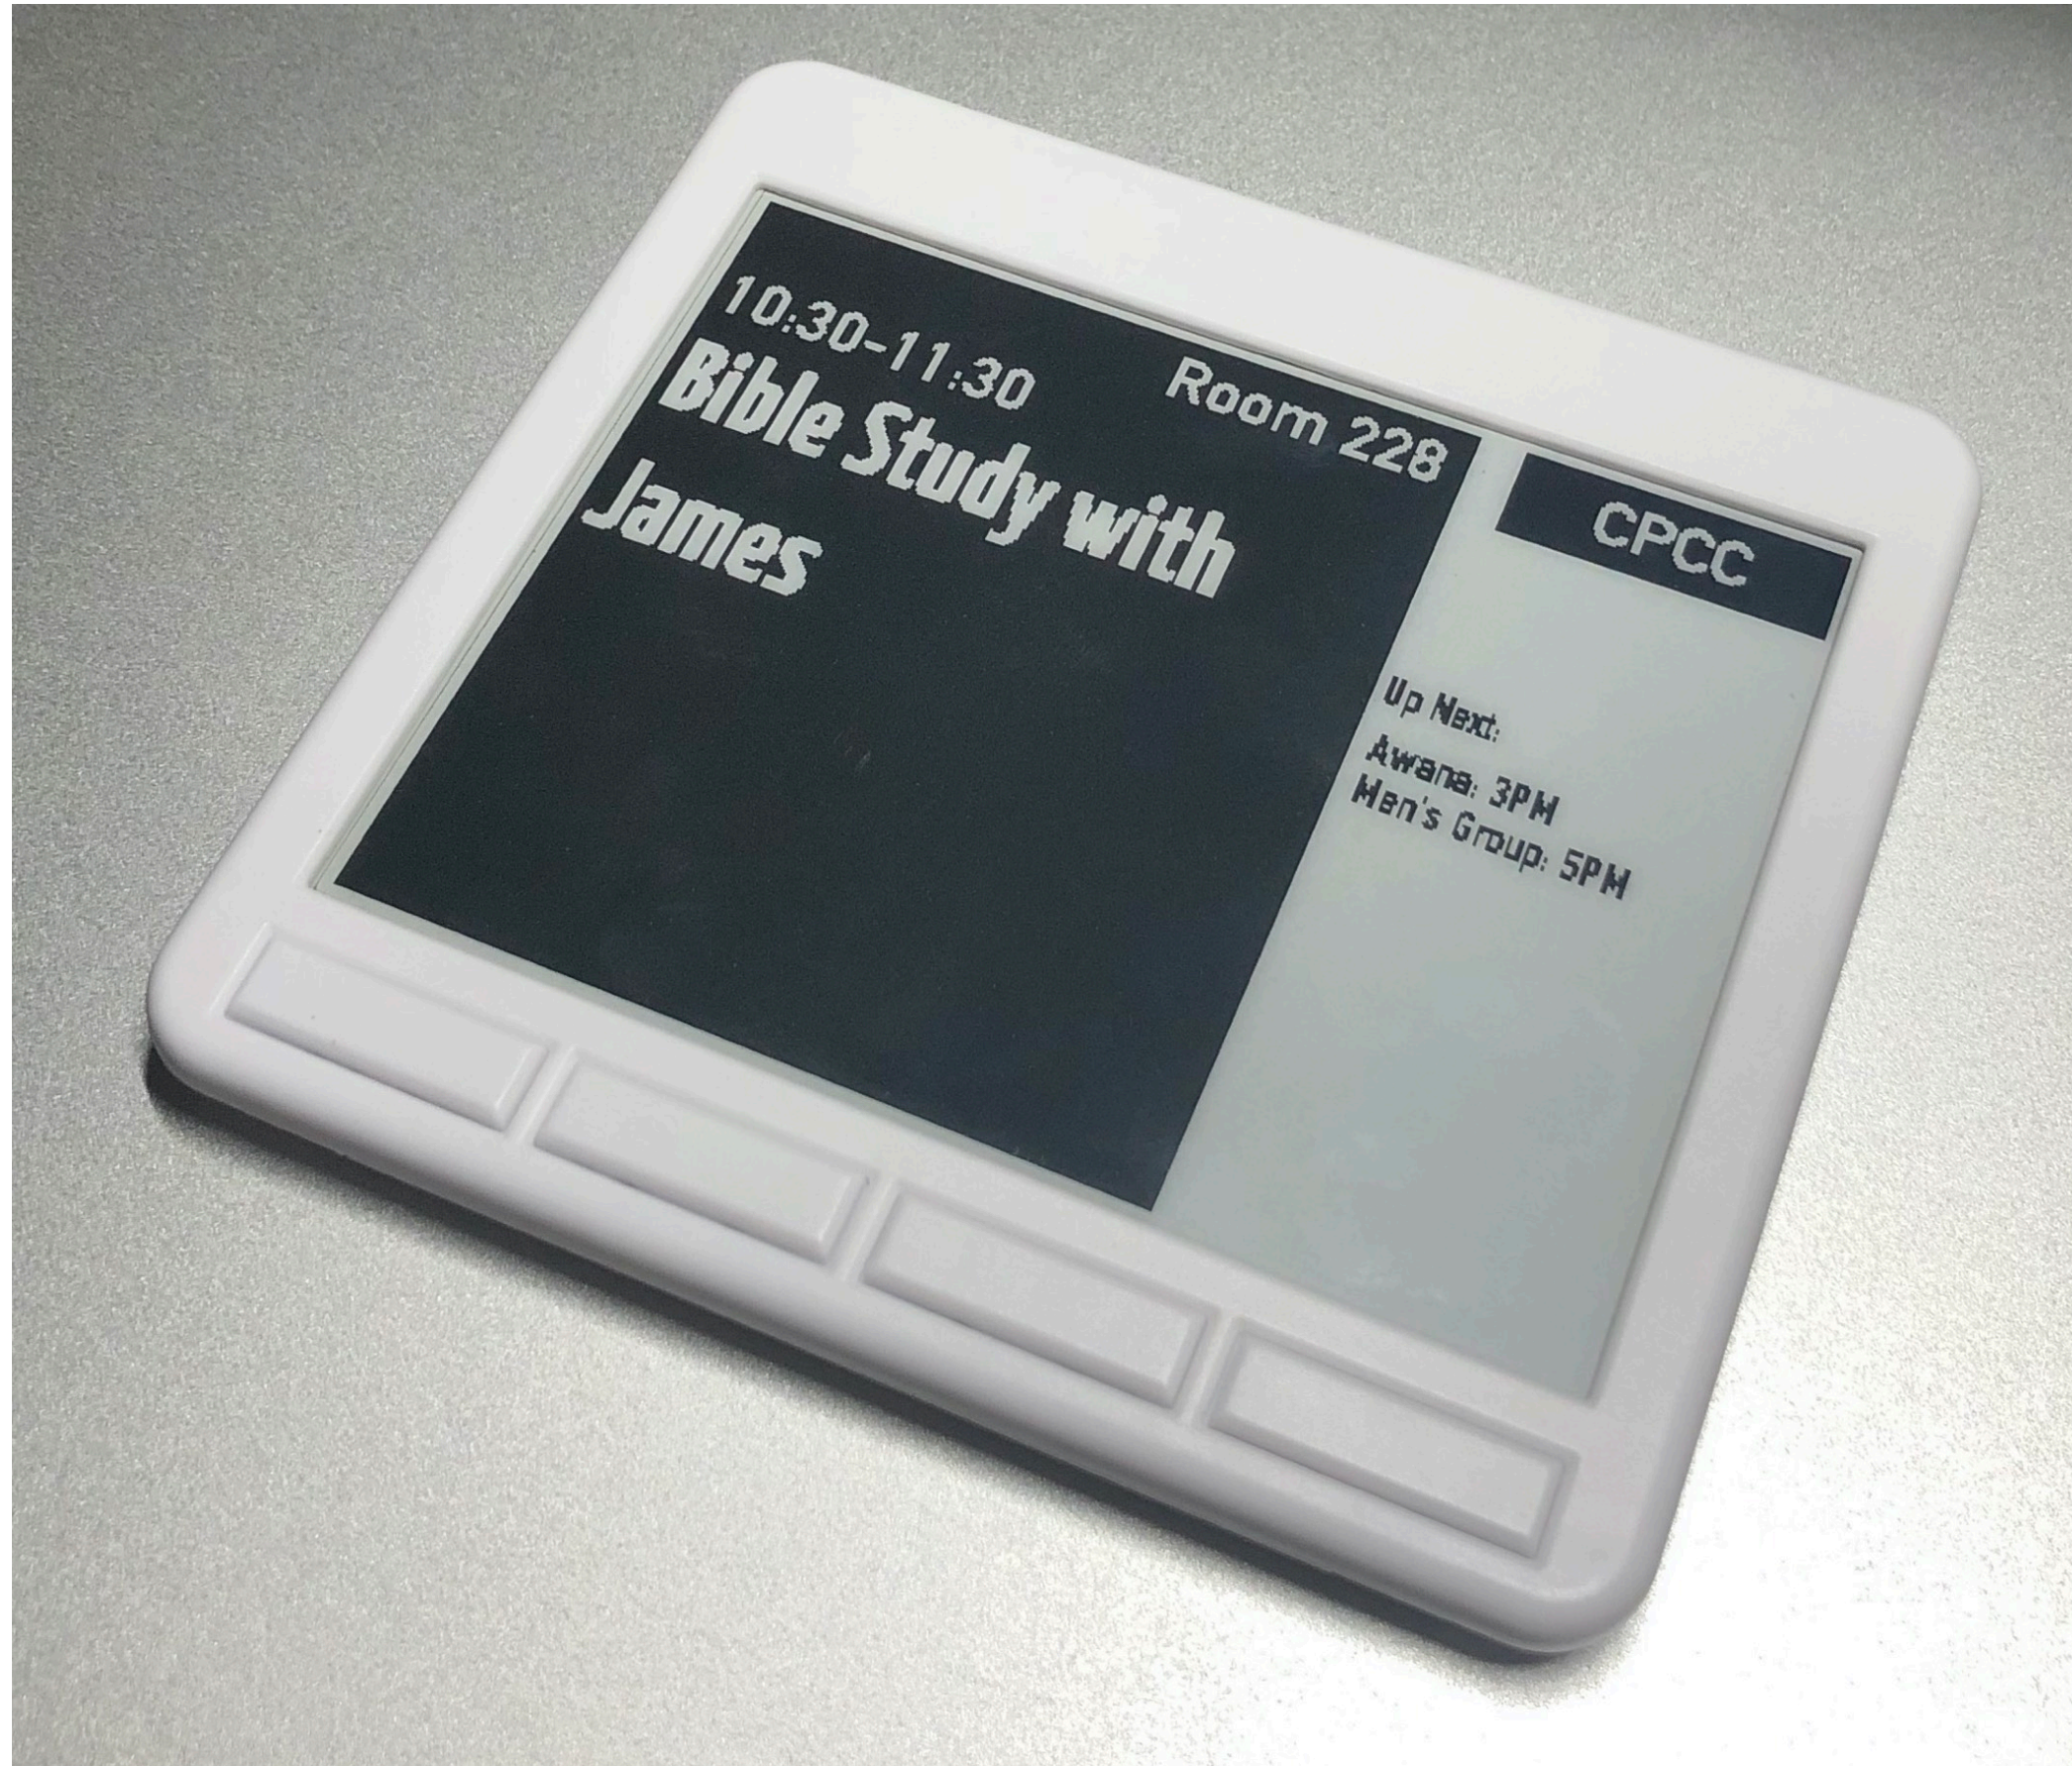

Let's chat

sam@inthrma.com

inthrma.com/worship/signage