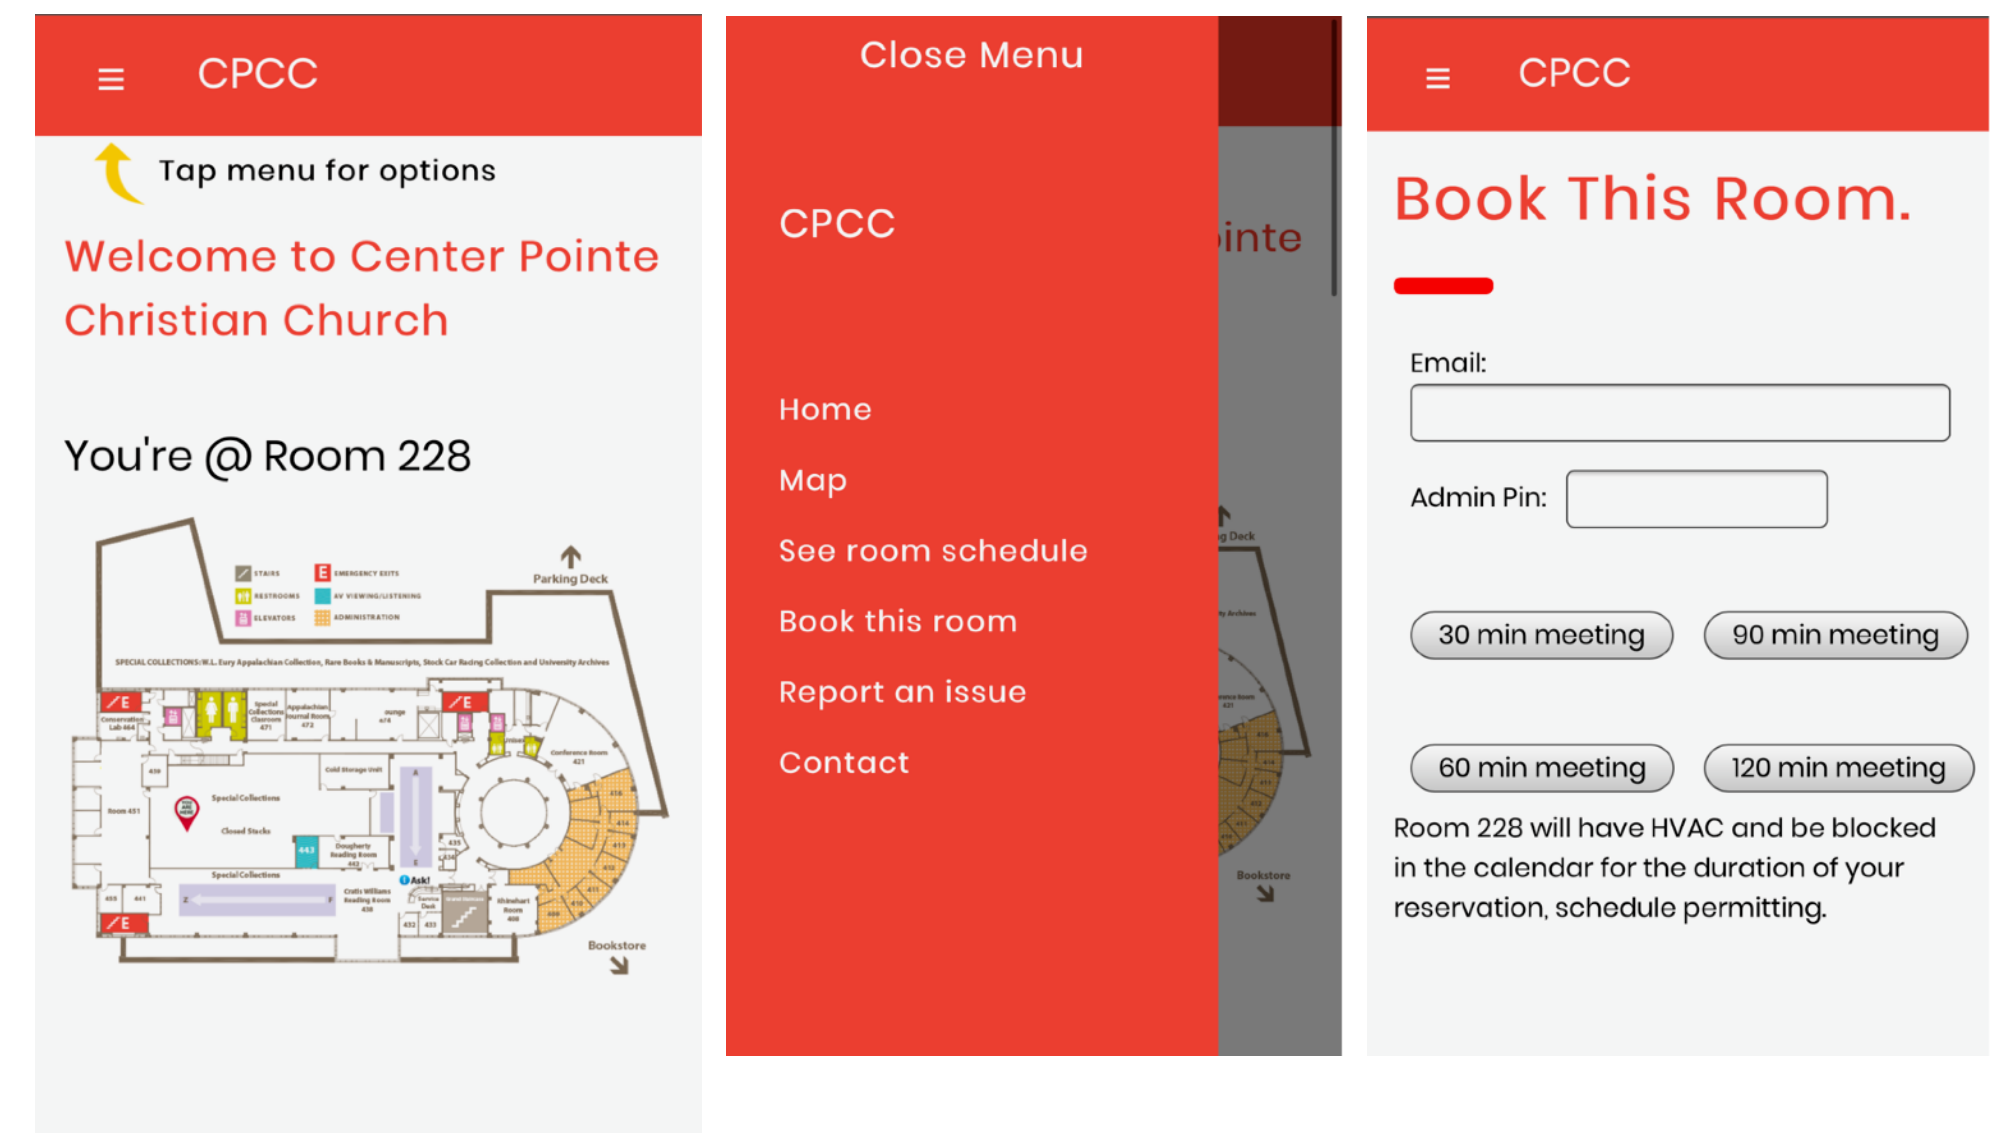

Room Signage by InThrMa

May 2020

- 3 sizes: 7.5", 4.2", 2.9" diagonal
- Dynamic display of current & upcoming room schedules, graphics, QR codes, etc

Shown indicating current and upcoming events

4.2" sign

Shown indicating vacant room, upcoming events and a QR code linked to facility portal

Dynamic room signage for your church

- Cloud based
- Uses your existing ChMS calendar/events
- Customizable
- With and without actionable buttons
- 9+ months between battery changes

Facility Portal

- QR Code on display links staff & guests to your InThrMa EMS powered Facility Portal
- Fully integrated, mobile, web-based facility portal
 - Facility maps w/location
 - Room schedule
 - Room/HVAC booking
 - Room supplies/resources
 - Issue reporting
 - Emergency contacts
 - Etc