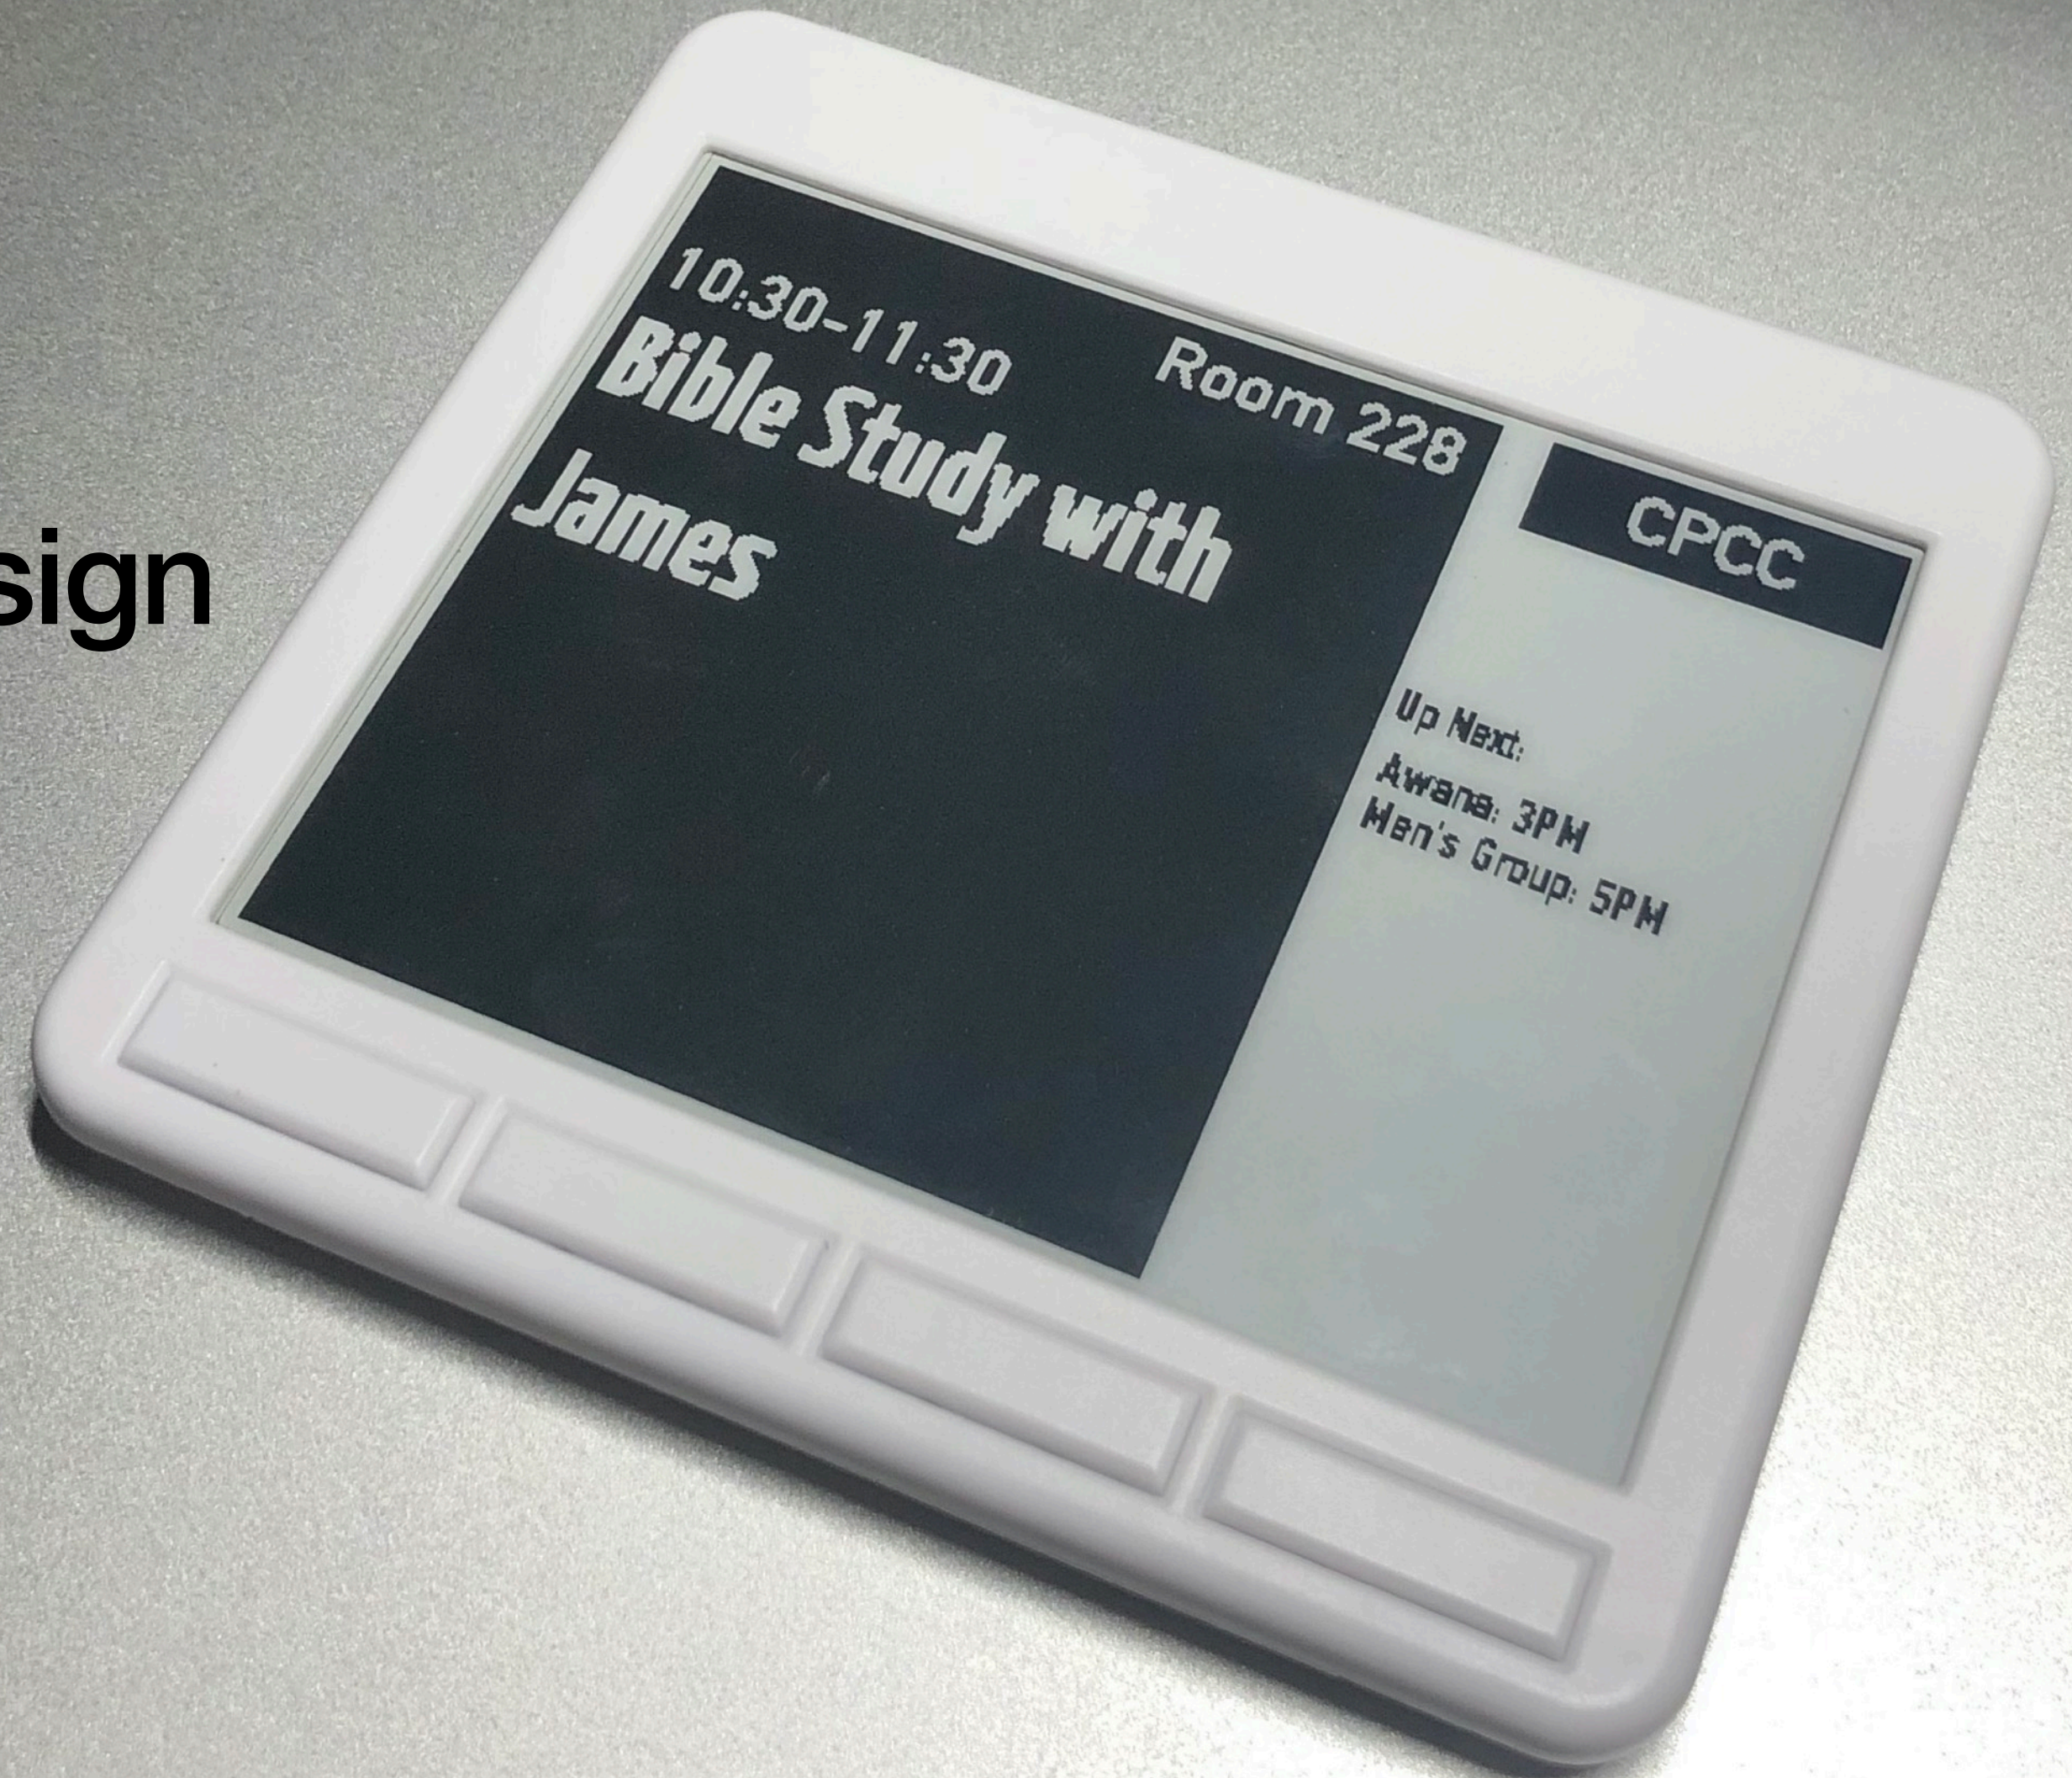

Room Signage by InThrMa

May 2020

- 3 sizes: 7.5", 4.2", 2.9" diagonal
- Dynamic display of current & upcoming room schedules, graphics, QR codes, etc

Shown indicating current and upcoming events

4.2" sign

Shown indicating vacant room, upcoming events and a QR code linked to facility portal

Dynamic room signage for your church

- Cloud based
- Uses your existing ChMS calendar/events
- Customizable
- With and without actionable buttons
- 9+ months between battery changes